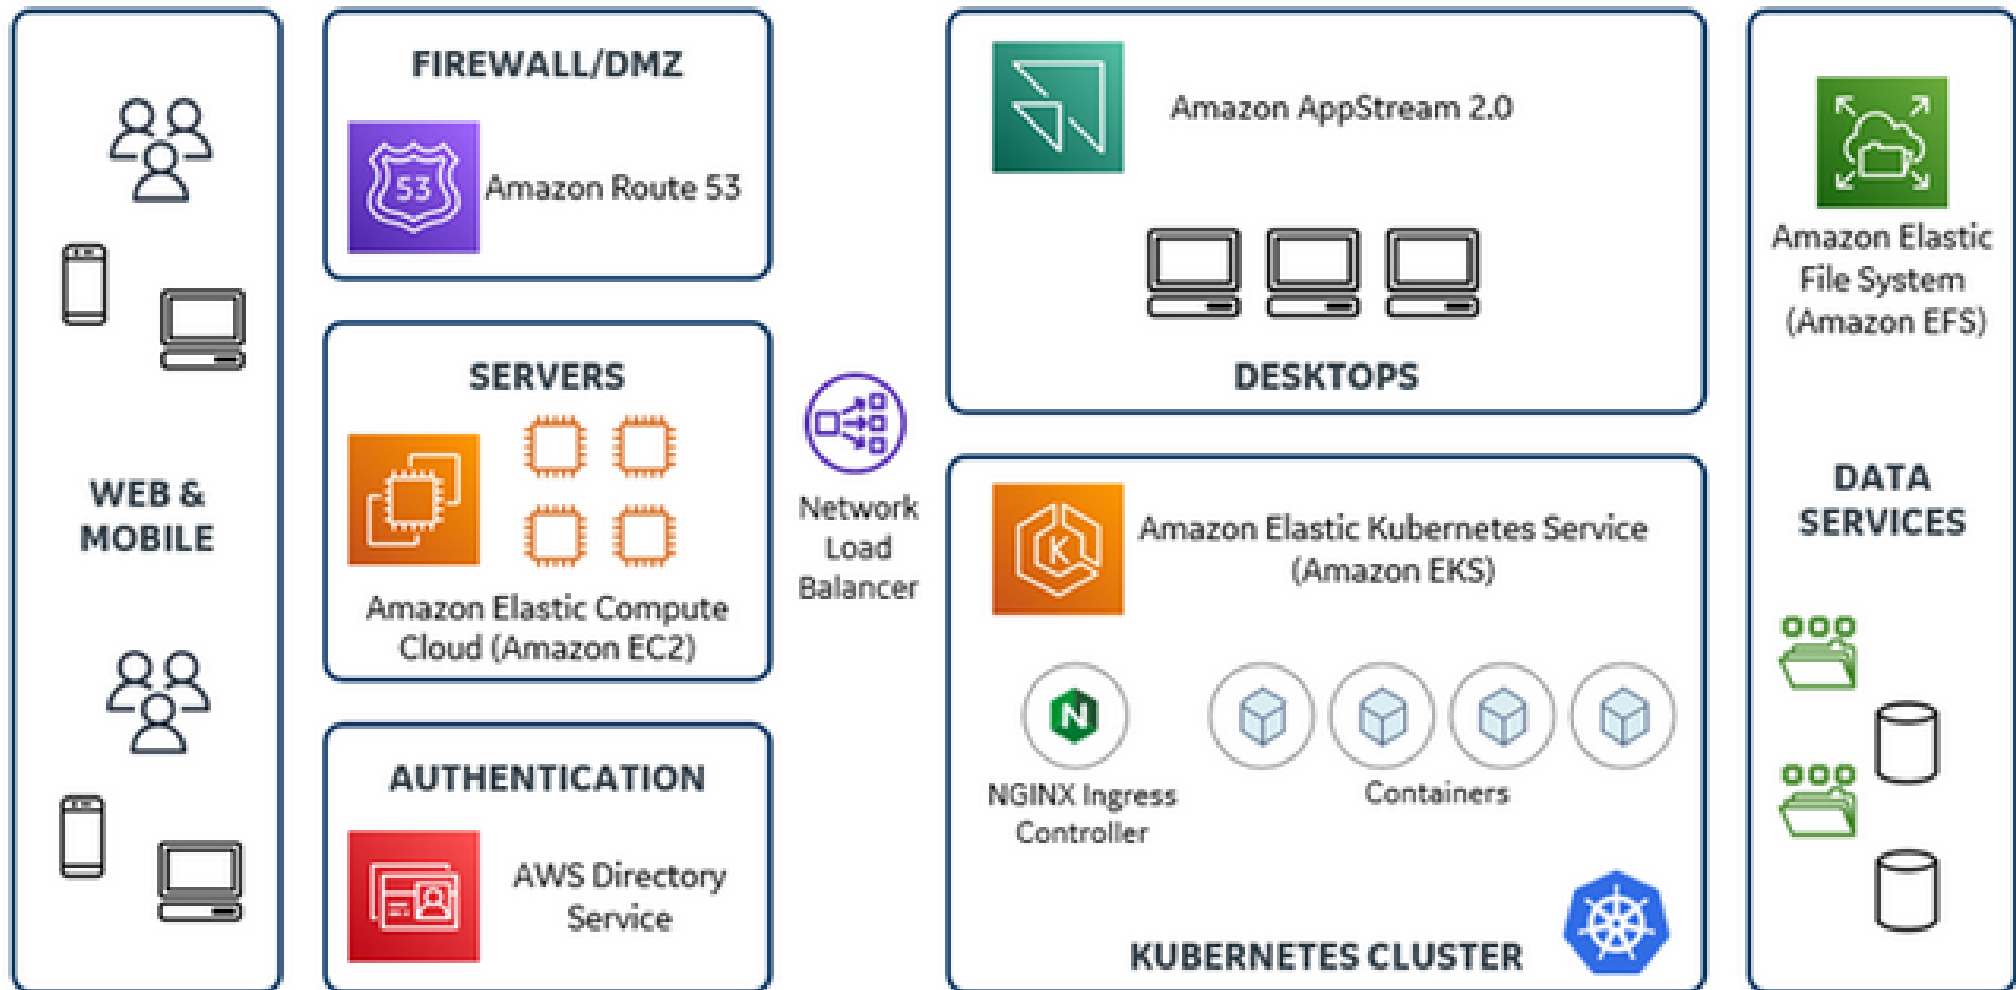

U oblaku Amazon Web Services (AWS)